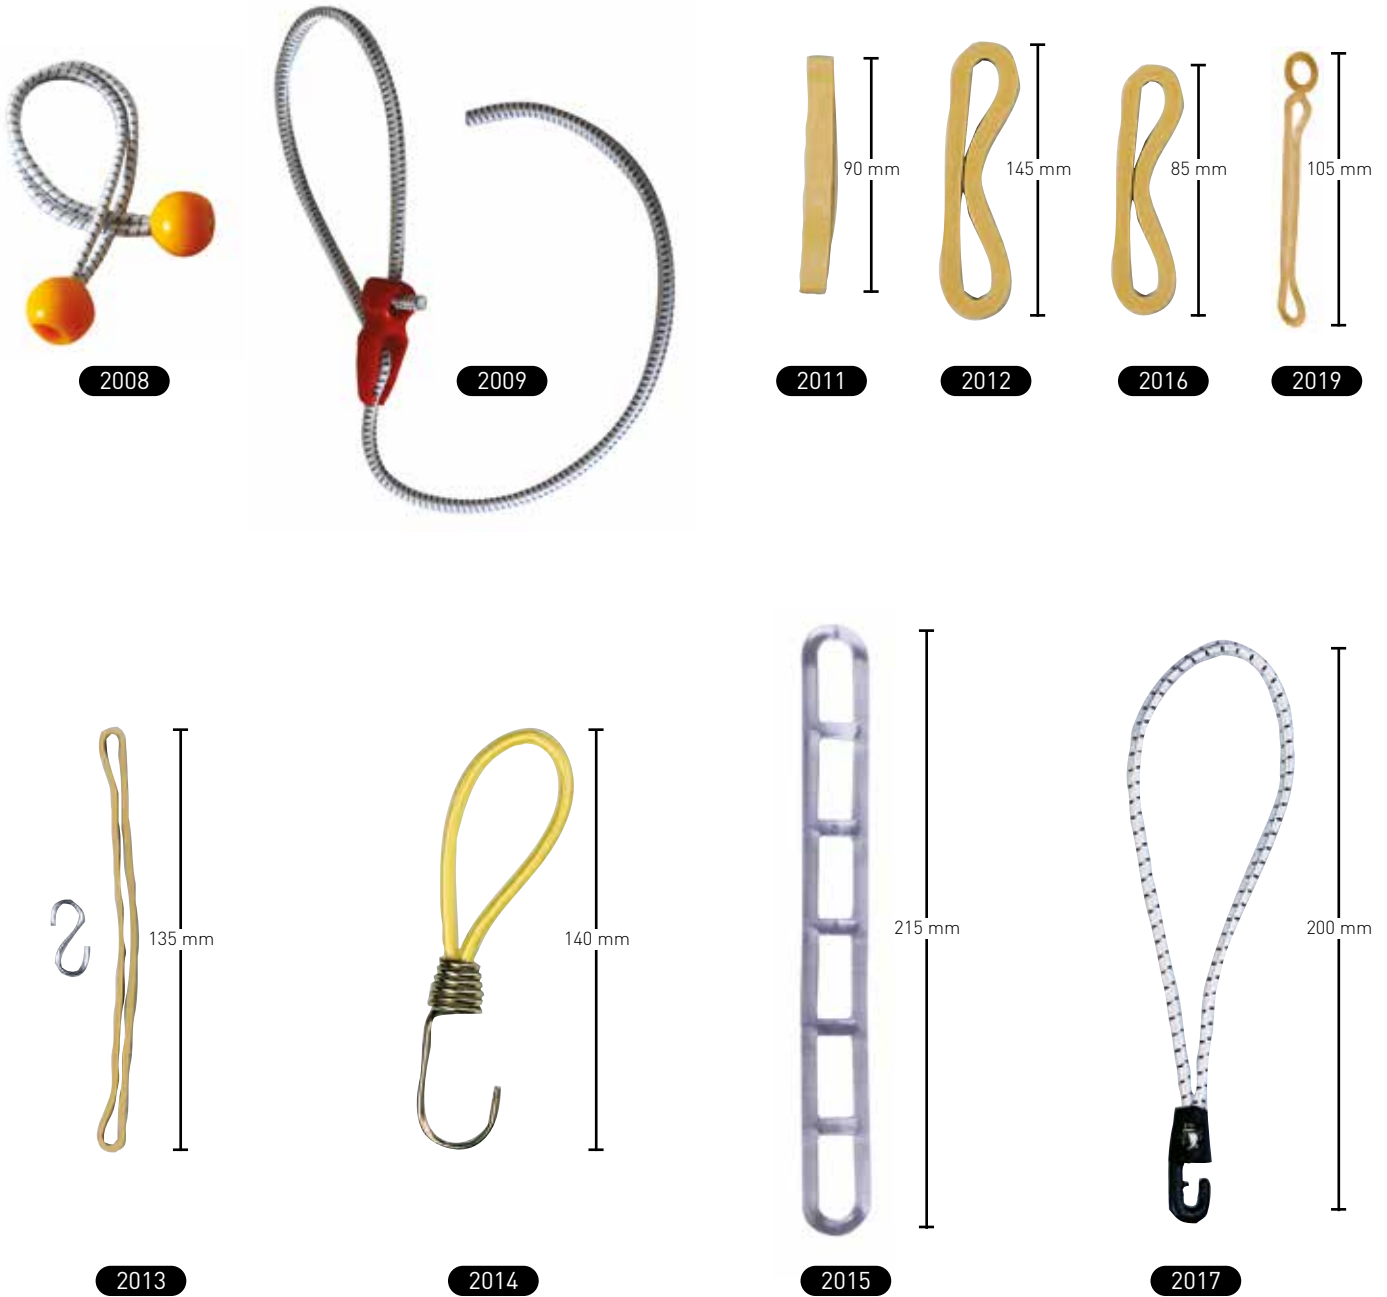

AL-0612

AL-0615

Ref.	Descrizione	Elementi	Master
AL-0612	Traverso, 2 clips, 110-200 cm	2	10 pcs
AL-0615	Balconcino, 2 morsetti, 110-200 cm	2	10 pcs

Aluminium Poles ø 25-22 mm 270 cm

AL-0660

AL-0661

AL-0662

AL-0663

AL-0664

AL-0665

AL-0666

AL-0667

AL-0668

Ref.	Descrizione	Elementi	Master
AL-0660	Base + morsetto	2	10 pcs
AL-0661	Morsetto + morsetto	2	10 pcs
AL-0662	Morsetto + clip	2	10 pcs
AL-0663	Clip + ventosa	2	10 pcs
AL-0664	Base + puntale	2	10 pcs
AL-0665	Morsetto + ventosa	2	10 pcs
AL-0666	Clip + gancio	2	10 pcs
AL-0667	Morsetto + gancio	2	10 pcs
AL-0668	Clip + clip	2	10 pcs

AL-0614

Ref.	Descrizione	Elementi	Master
AL-0614	Tendiverandino 2 morsetti 35-50 cm	2	10 pcs

Rubber Rings

Ref.	Sviluppo in tondo ø	Sezione	Packaging	Master
2008	25 cm serravele	ø 5	4 pcs/bag	12 bags
2009	60 cm elastico quick-clip	ø 5	4 pcs/bag	12 bags
2011	70 mm	10 x 1,5 mm	8 pcs/bag	12 bags
2012	90 mm	5 x 5 mm	8 pcs/bag	12 bags
2013	95 mm	7 x 2 mm	8 pcs/bag + 8 gancetti	12 bags
2014		ø 5 mm	5 pcs/bag	12 bags
2015		ø 5 mm	5 pcs/bag	12 bags
2016	65 mm	5 x 5 mm	6 pcs/bag	12 bags
2017	120 mm	ø 4 mm	5 pcs/bag	12 bags
2019		3 x 3 mm	8 pcs/bag	12 bags

Accessories

2002

2005

2001

2105

2120

2121 - 2123

2151