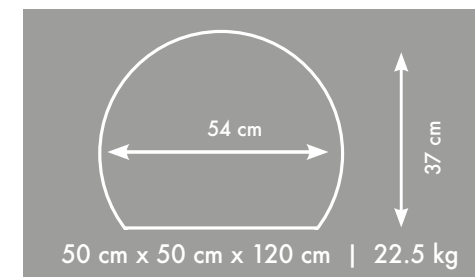

STAND PRO285

€ 198,00

- 61287 Cover € 75,00

NAPOLEON® EXCLUSIVE FEATURES

122 cm x 52 cm x 108 cm | 9 kg

NAPOLEON® EXCLUSIVE FEATURES

70 cm x 59 cm x 112 cm | 26.3 kg

50 cm x 50 cm x 120 cm | 22.5 kg