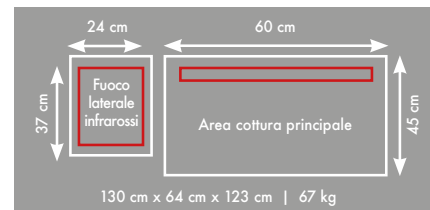

NAPOLEON® EXCLUSIVE FEATURES