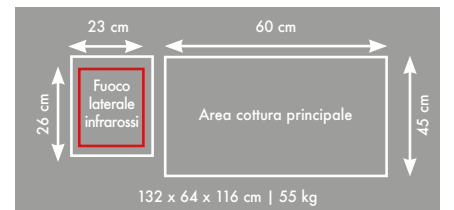

NAPOLEON® EXCLUSIVE FEATURES