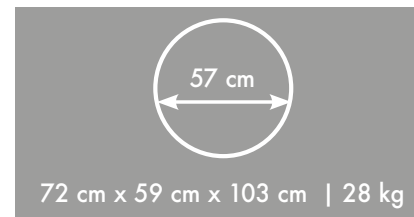

€ 425,00

61910 Cover Nap € 65,00

NAPOLEON® EXCLUSIVE FEATURES

€ 615,00

- 61911 Cover Cart € 95,00
- 67400 Cestello carbonella € 40,00
- 67801 Starter carbonella € 38,00