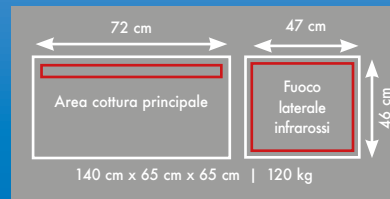

BARBECUE AD INCASSO

BIPRO825RBI

> 33.3 kW
9 Bruciatori
Griglie INOX

PRESTIGE®

€ 6.050,00

- 61826 Cover Nap € 100,00
- 69532 Kit girarrosto € 290,00
- 56041 Piastra ghisa reversibile € 90,00

NAPOLEON® EXCLUSIVE FEATURES

Proudly Made in Canada

BARBECUE AD INCASSO

PRESTIGE®

BIPRO665RB

> 27 kW
7 Bruciatori
Griglie INOX

€ 4.620,00

- 61666 Cover Nap € 85,00
- 69632 Kit girarrosto € 280,00
- 56041 Piastra ghisa reversibile € 90,00

N. 370-0729 CE

Kit infrarosso serie PRO
€ 280,00

NAPOLEON® EXCLUSIVE FEATURES

Proudly Made in Canada

NAPOLEON® EXCLUSIVE FEATURES