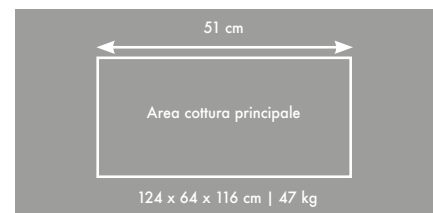

F365 GT

FREESTYLE

PRO22K-L

PRO22CK-C

> 12 kW
3 Bruciatori
Griglie GHISA

Leg Model
Griglie GHISA

Cart Model
Griglie GHISA

€ 655,00

- 61444 Cover Nap € 90,00
- 69302 Kit Girarrosto € 140,00
- 56426 Piastra ghisa reversibile € 85,00
- 62029 Vassoio alluminio grassi 3PZ € 14,00

€ 425,00

61910 Cover Nap € 65,00

NAPOLEON® EXCLUSIVE FEATURES

€ 615,00

- 61911 Cover Cart € 95,00
- 67400 Cestello carbonella € 40,00
- 67801 Starter carbonella € 38,00

NAPOLEON® EXCLUSIVE FEATURES