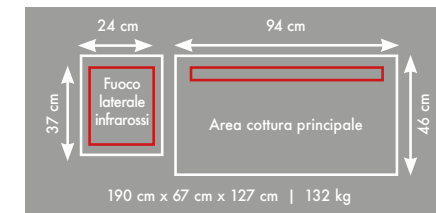

€ 3.400,00

- 61665 Cover Nap € 150,00
- 56041 Piastra ghisa reversibile 45x33 cm € 90,00
- 69632 Kit Girarrosto € 280,00

Proudly Made in Canada

NAPOLEON® EXCLUSIVE FEATURES