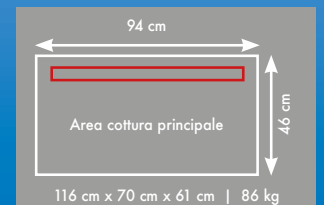

BARBECUE AD INCASSO

BIPRO825RBI

> 33.3 kW
9 Bruciatori
Griglie INOX

PRESTIGE®

€ 6.050,00

- 61826 Cover Nap € 100,00
- 69532 Kit girarrosto € 290,00
- 56041 Piastra ghisa reversibile € 90,00

NAPOLEON® EXCLUSIVE FEATURES

Proudly Made in Canada

BARBECUE AD INCASSO

PRESTIGE®

BIPRO665RB

> 27 kW
7 Bruciatori
Griglie INOX

€ 4.620,00

- 61666 Cover Nap € 85,00
- 69632 Kit girarrosto € 280,00
- 56041 Piastra ghisa reversibile € 90,00

N. 370-0729 CE

Kit infrarosso serie PRO
€ 280,00

NAPOLEON® EXCLUSIVE FEATURES

Proudly Made in Canada

NAPOLEON® EXCLUSIVE FEATURES