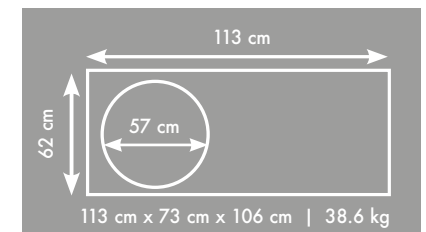

NAPOLEON® EXCLUSIVE FEATURES